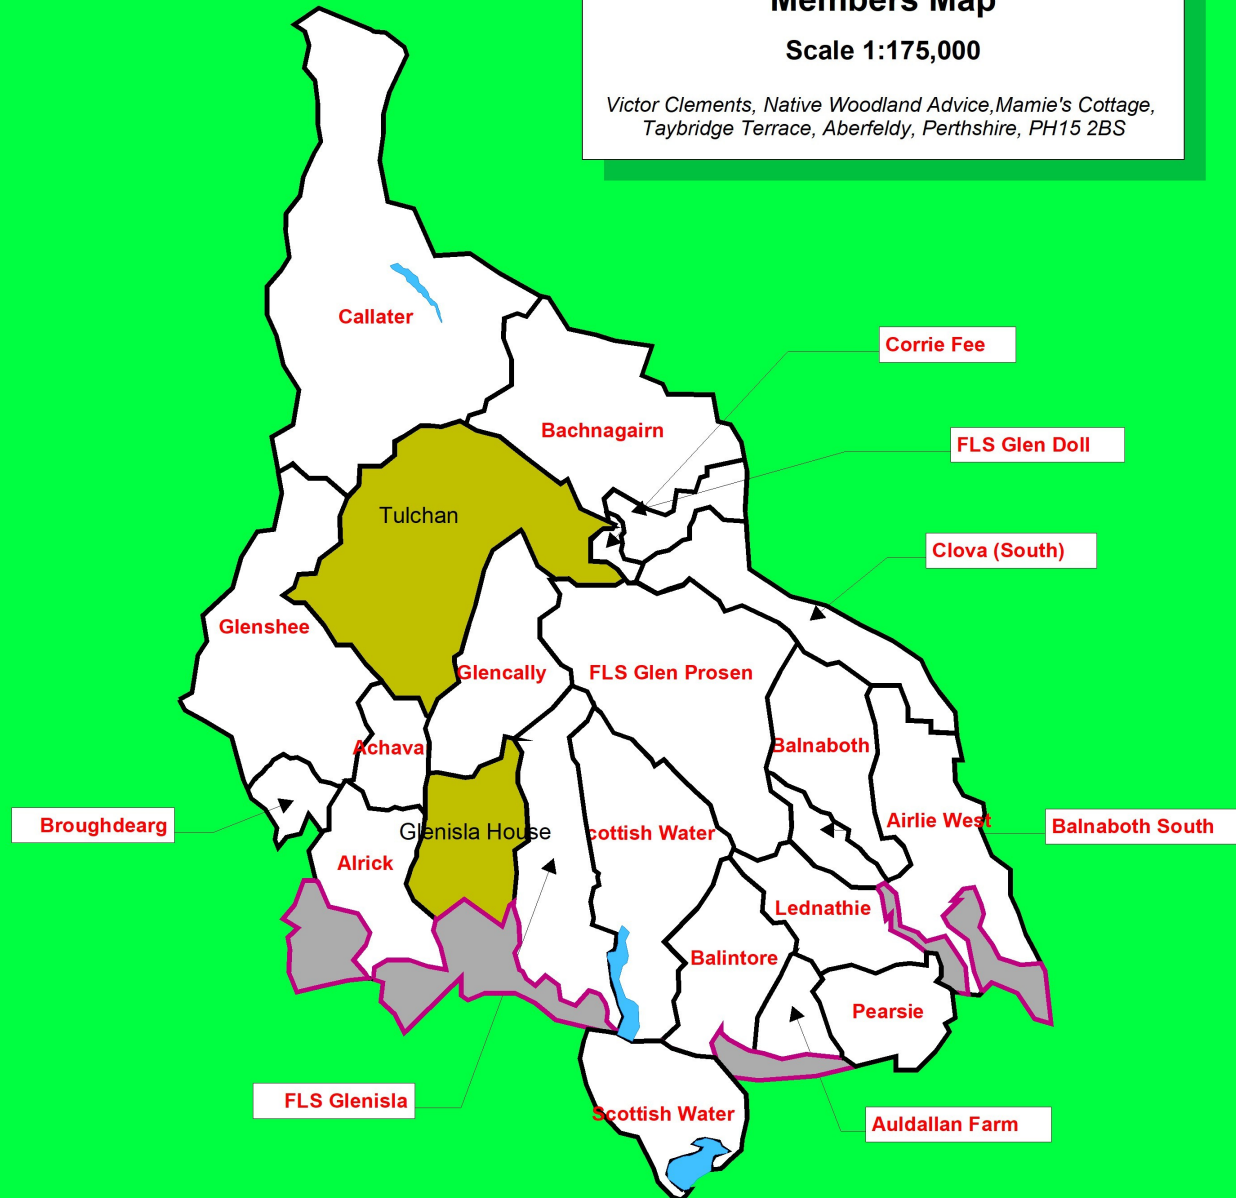

SOUTH GRAMPIAN DEER MANAGEMENT GROUP

Members Map

Scale 1:175,000

Victor Clements, Native Woodland Advice, Mamie's Cottage,
Taybridge Terrace, Aberfeldy, Perthshire, PH15 2BS

South Grampian DMG

- SG Members
- Not subscribing members at present
- Multiple ownerships

Reproduced with permission of HM Stationary Office.

Crown Copyright Reserved.

License No. 100015487